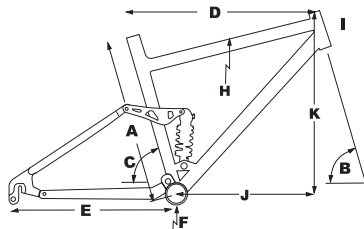

## GEOMETRY

SIZE	A s/t c-t	B h/t°	C s/t°	D t/t effectv	E c/s	F BB Height	G s.o.	H h/L	I Stack	J Reach
S/15	380 / 15	67.5°	75°	585 / 23	438 / 17.2	333 / 13.1	742 / 29.2	110 / 4.3	600 / 23.6	424 / 16.7
M/16.5	420 / 16.5	67.5°	75°	605 / 23.8	438 / 17.2	333 / 13.1	758 / 29.8	110 / 4.3	600 / 23.6	444 / 17.5
L/18	460 / 18.1	67.5°	75°	625 / 24.6	438 / 17.2	333 / 13.1	782 / 30.8	120 / 4.7	610 / 24	462 / 18.2
XL20	500 / 19.7	67.5°	75°	645 / 25.4	438 / 17.2	333 / 13.1	813 / 32	130 / 5.1	619 / 24.4	479 / 18.9

## BIKE SPECS

Frame	FSS 27.5 Plus, 140mm, Alloy 6061 w/Custom Formed Dbl. Butted TT & DT, 1.5 Taper, 12x148 Boost, w/replaceable derailleur hanger, Shimano STEPS MTB E8000 E-Bike System
Rear Shock	FOX Float DPS.P-S.A.3pos LV
Fork	Fox 34 FLOAT, E-Bike, Performance, P-S Speed-Ped, 150mm, Grip 3Pos, 15QRx110, Boost, 1-1/8~1.5 Taper
Headset	FSA Orbit 1.5E
Rims	WTB Scraper i35, 28 hole
Hub, Front	Formula TD711, Disc, 15mm thru axle, 110mm Boost
Hub, Rear	Formula TD711, Disc, 12mm thru axle, 148mm Boost
Tires	Kenda Havok Pro EMC, 120TPI, Folding, 27.5x2.80
Spokes	14G Double Butted Stainless, Brass nipples
Derailleur, Rear	Shimano XT, KR-D-M8000
Shifters	Shimano XT, KSL-M8000, 11s, Trigger, Right only, I-Spec II
Chain	KMC X11EL- 1x116L w/Missing Link
Crankset	Samox 2pc Forged w/Outboard Bearings, 34T, S: 170 M-XL:175
BB	Outboard Cartridge Bearing
Cassette	Sun Race 11-46, 11 Speed
Seatpost	KS E-30i Integra w Remote, 100mm, 31.6mm
Saddle	WTB Volt Sport
Handlebar	Kore XCD Alloy, 31.8, 760x18mm
Stem	Kore XCD Alloy, S: 60mm, M-L: 70mm, XL: 80mm
Grips	Q2 Lock-on
Brake Levers	FT/RR: Shimano Deore, I-Spec II
Brakes	Shimano Deore, I-Spec II, 185/165mm wave rotors
Color	Black
Size	S, M, L, XL